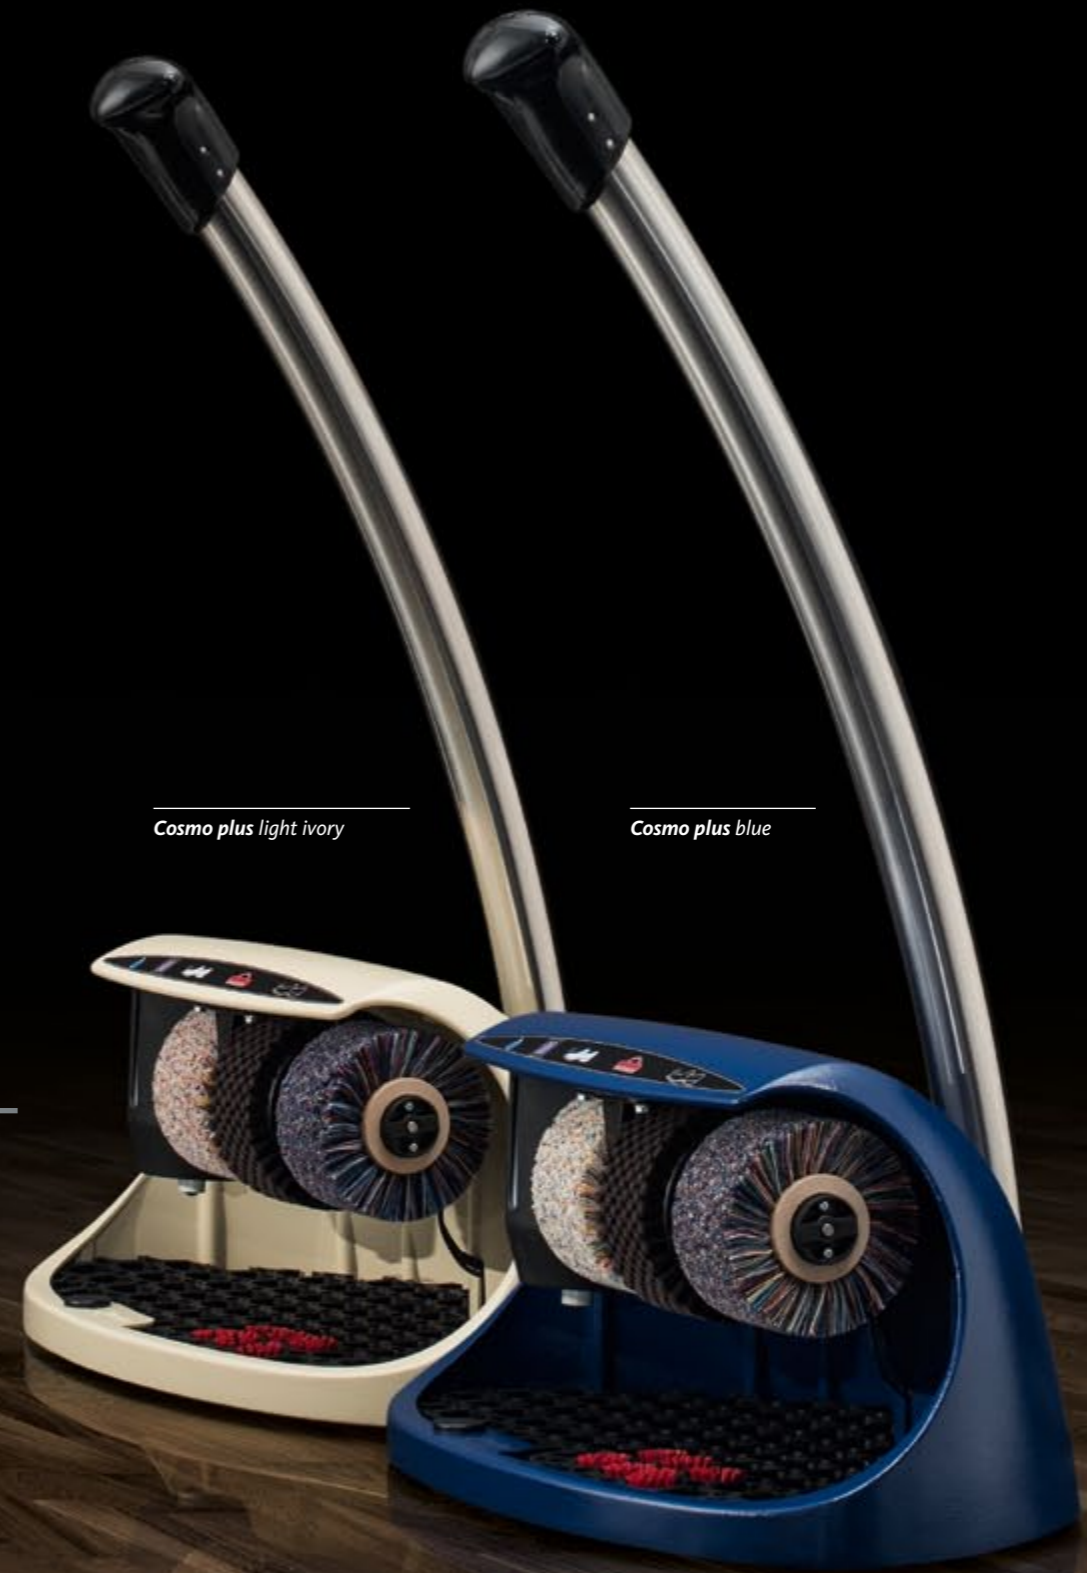

Elégance Couleur plus
Bordeaux

Cosmo plus blue

Cosmo plus

The steadfast supporter

The shoe shine machine with the ergonomic handle is simply indispensable in the office. When hustle and bustle threaten to throw things out of joint, it is there to offer a firm grip. Hold on, inhale, exhale – and everything is back on track. Treat yourself to some relief in your day-to-day business.

- with bar for added comfort
- can be coated in any RAL colour

3 year warranty

Cosmo plus light ivory